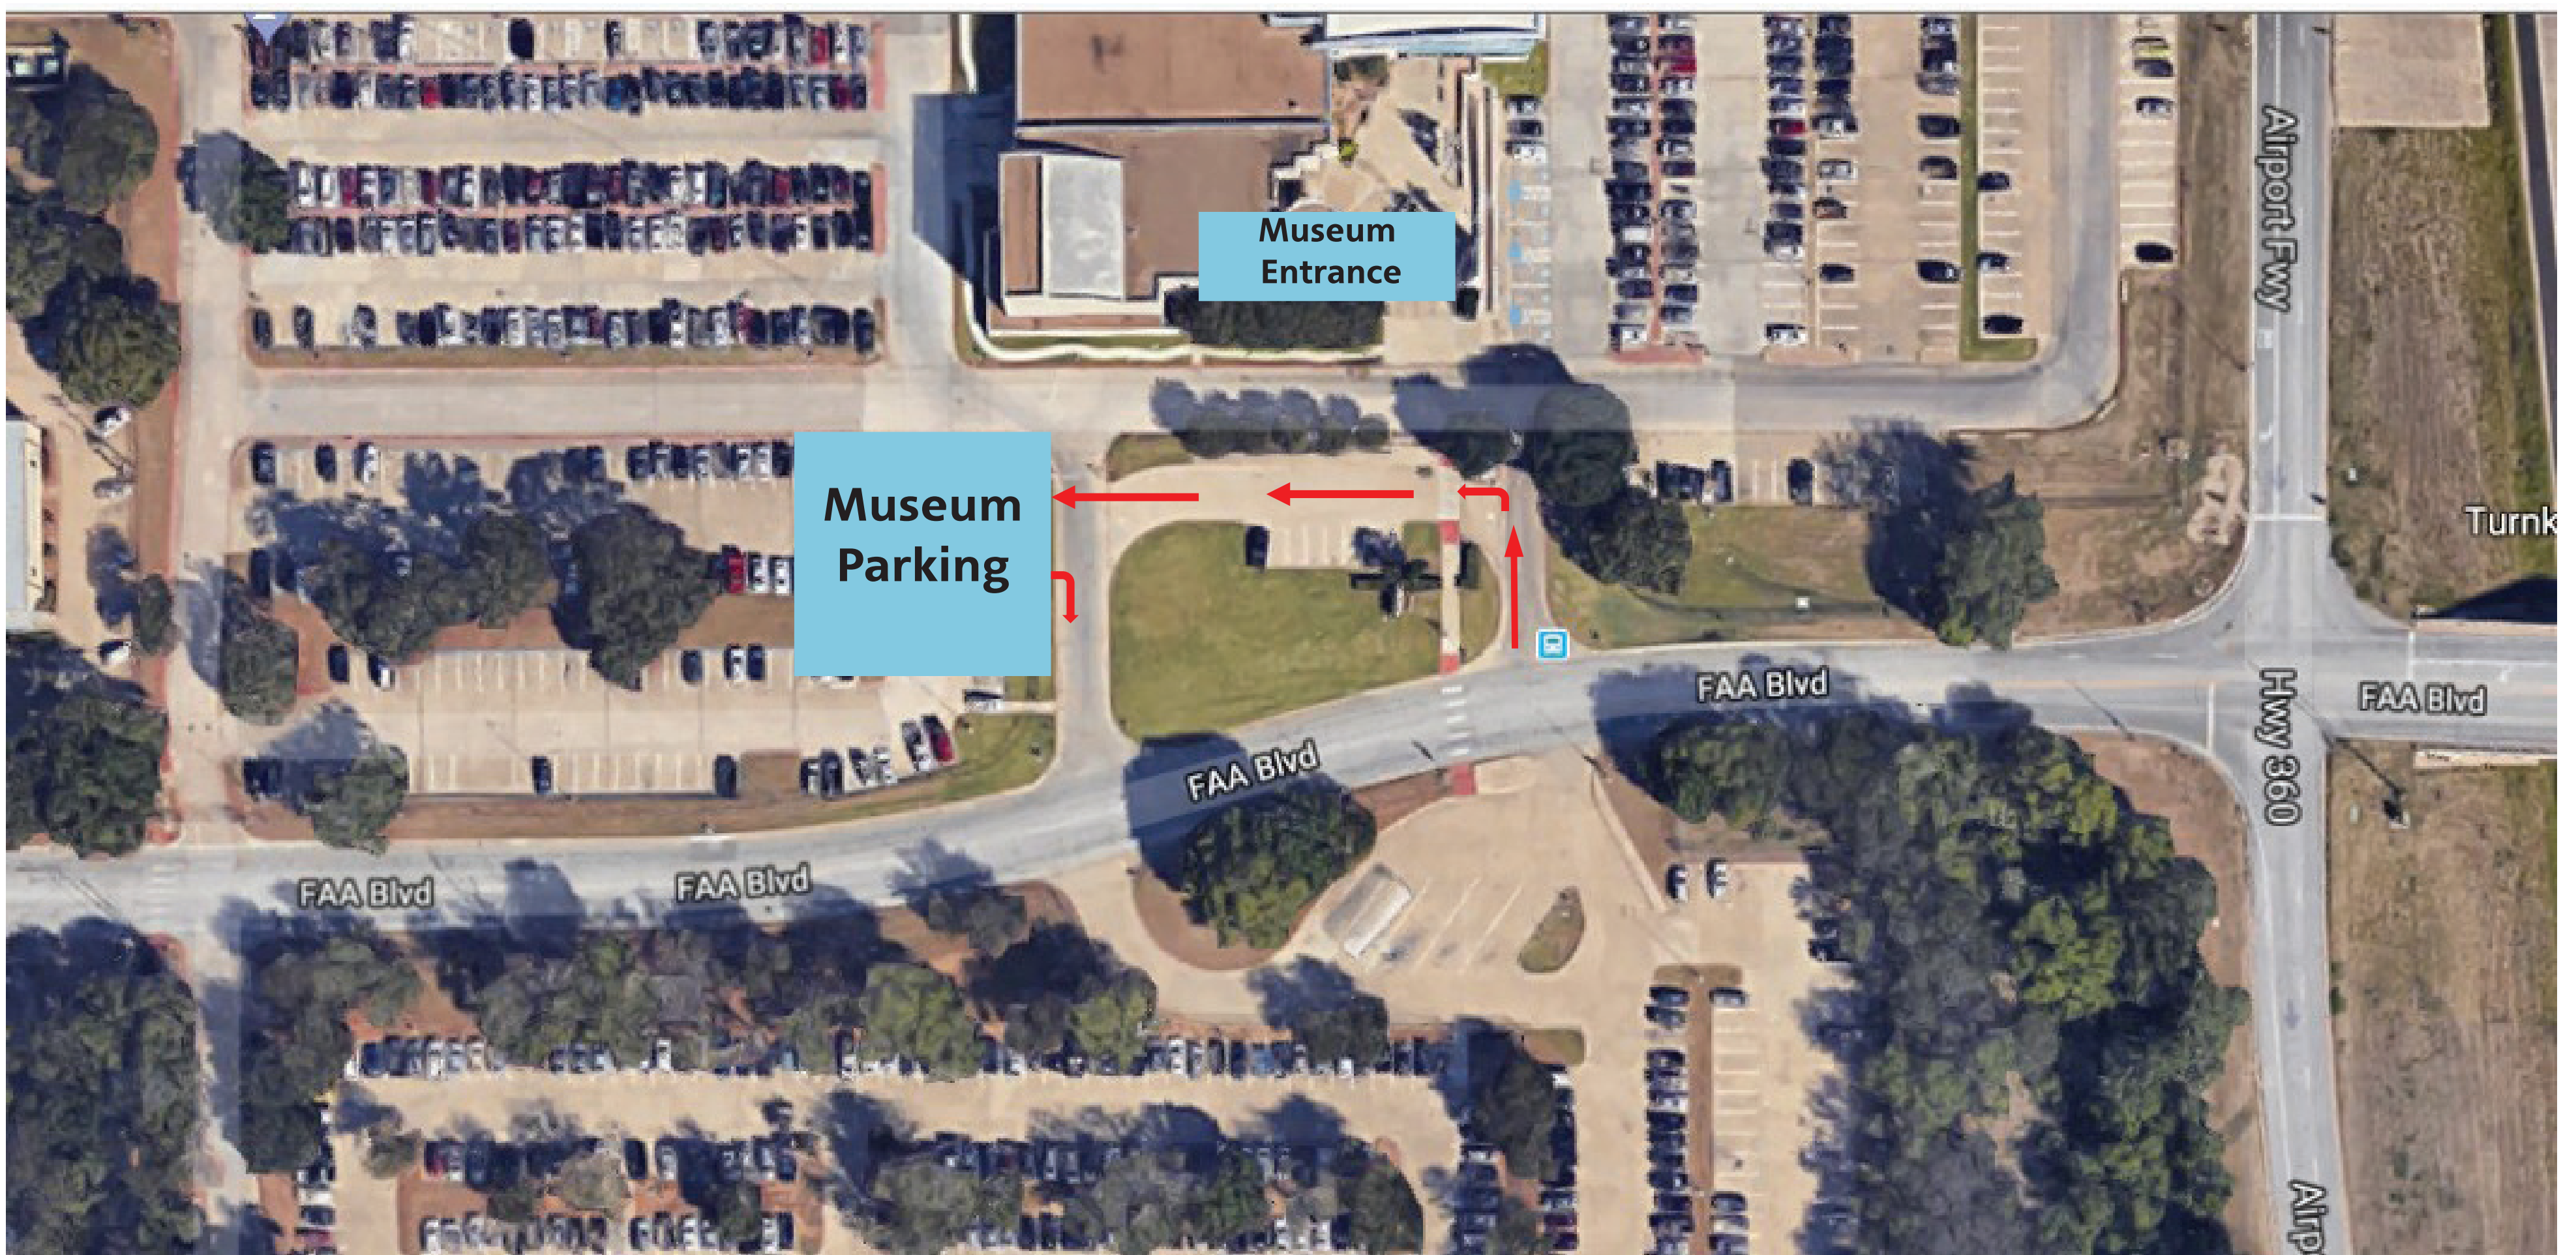

AMERICAN AIRLINES CR SMITH MUSEUM

Parking Map

(as of 4/30/19)

Parking Directions

1. Enter driveway off of FAA Blvd.
2. Make a left before guard gate
3. Go straight towards marked CR Smith Parking Lot

Exiting

1. Right turn only when exiting the parking lot